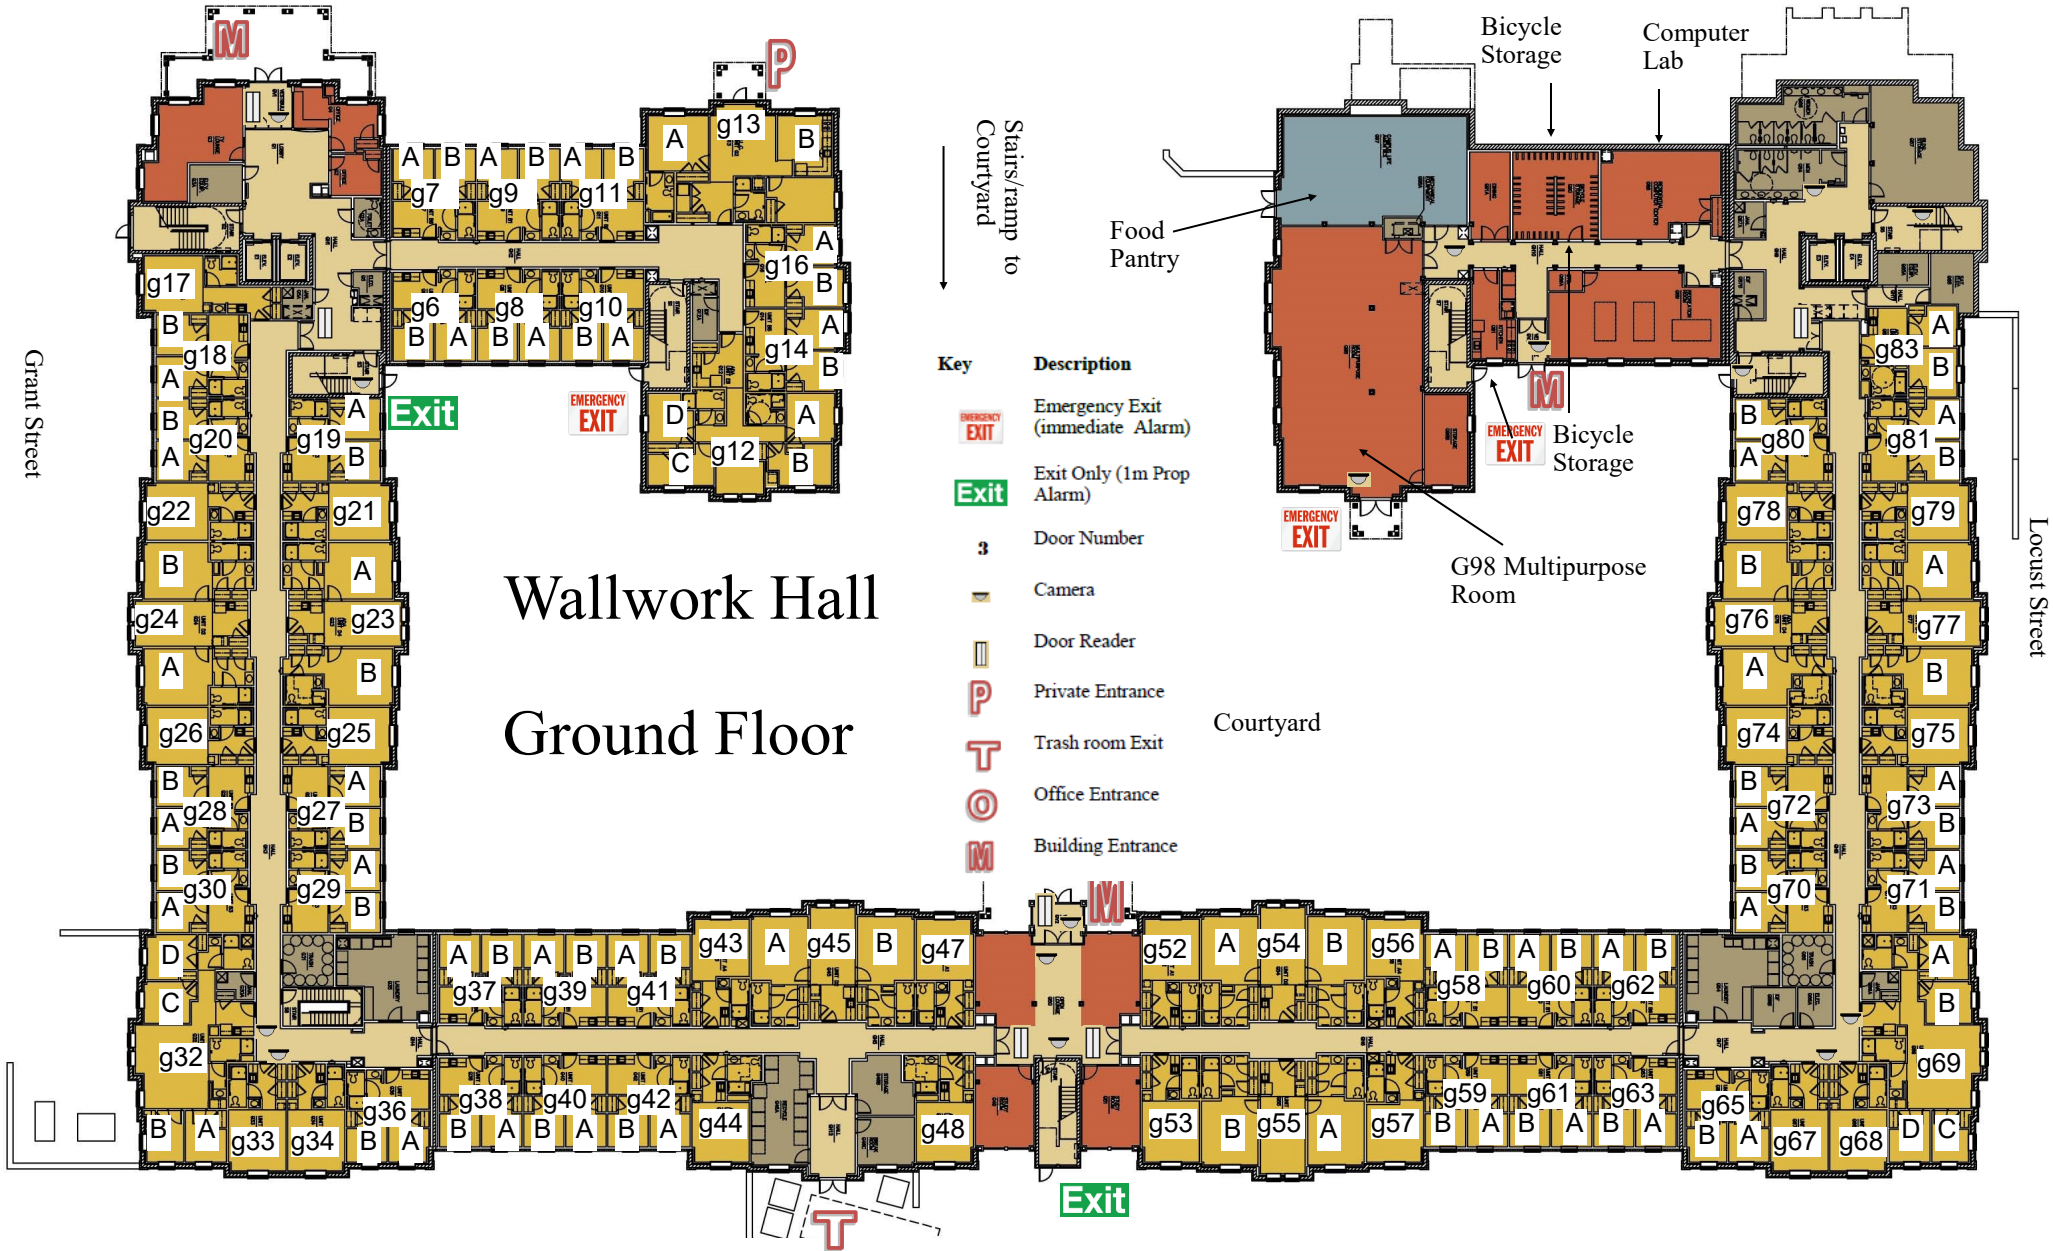

To Delaney Hall

Pratt Drive (Pedestrian only)

North

To the Hub

To Sutton Hall and Oak Grove

Grant Street

Locust Street

# Wallwork Hall Ground Floor

Key	Description
	Emergency Exit (immediate Alarm)
	Exit Only (1m Prop Alarm)
	Door Number
	Camera
	Door Reader
	Private Entrance
	Trash room Exit
	Office Entrance
	Building Entrance

Garman Drive (alley)

To Delaney Hall

Pratt Drive (Pedestrian only)

To Sutton Hall and Oak Grove

North

To the Hub

## 2nd through 3rd Floor