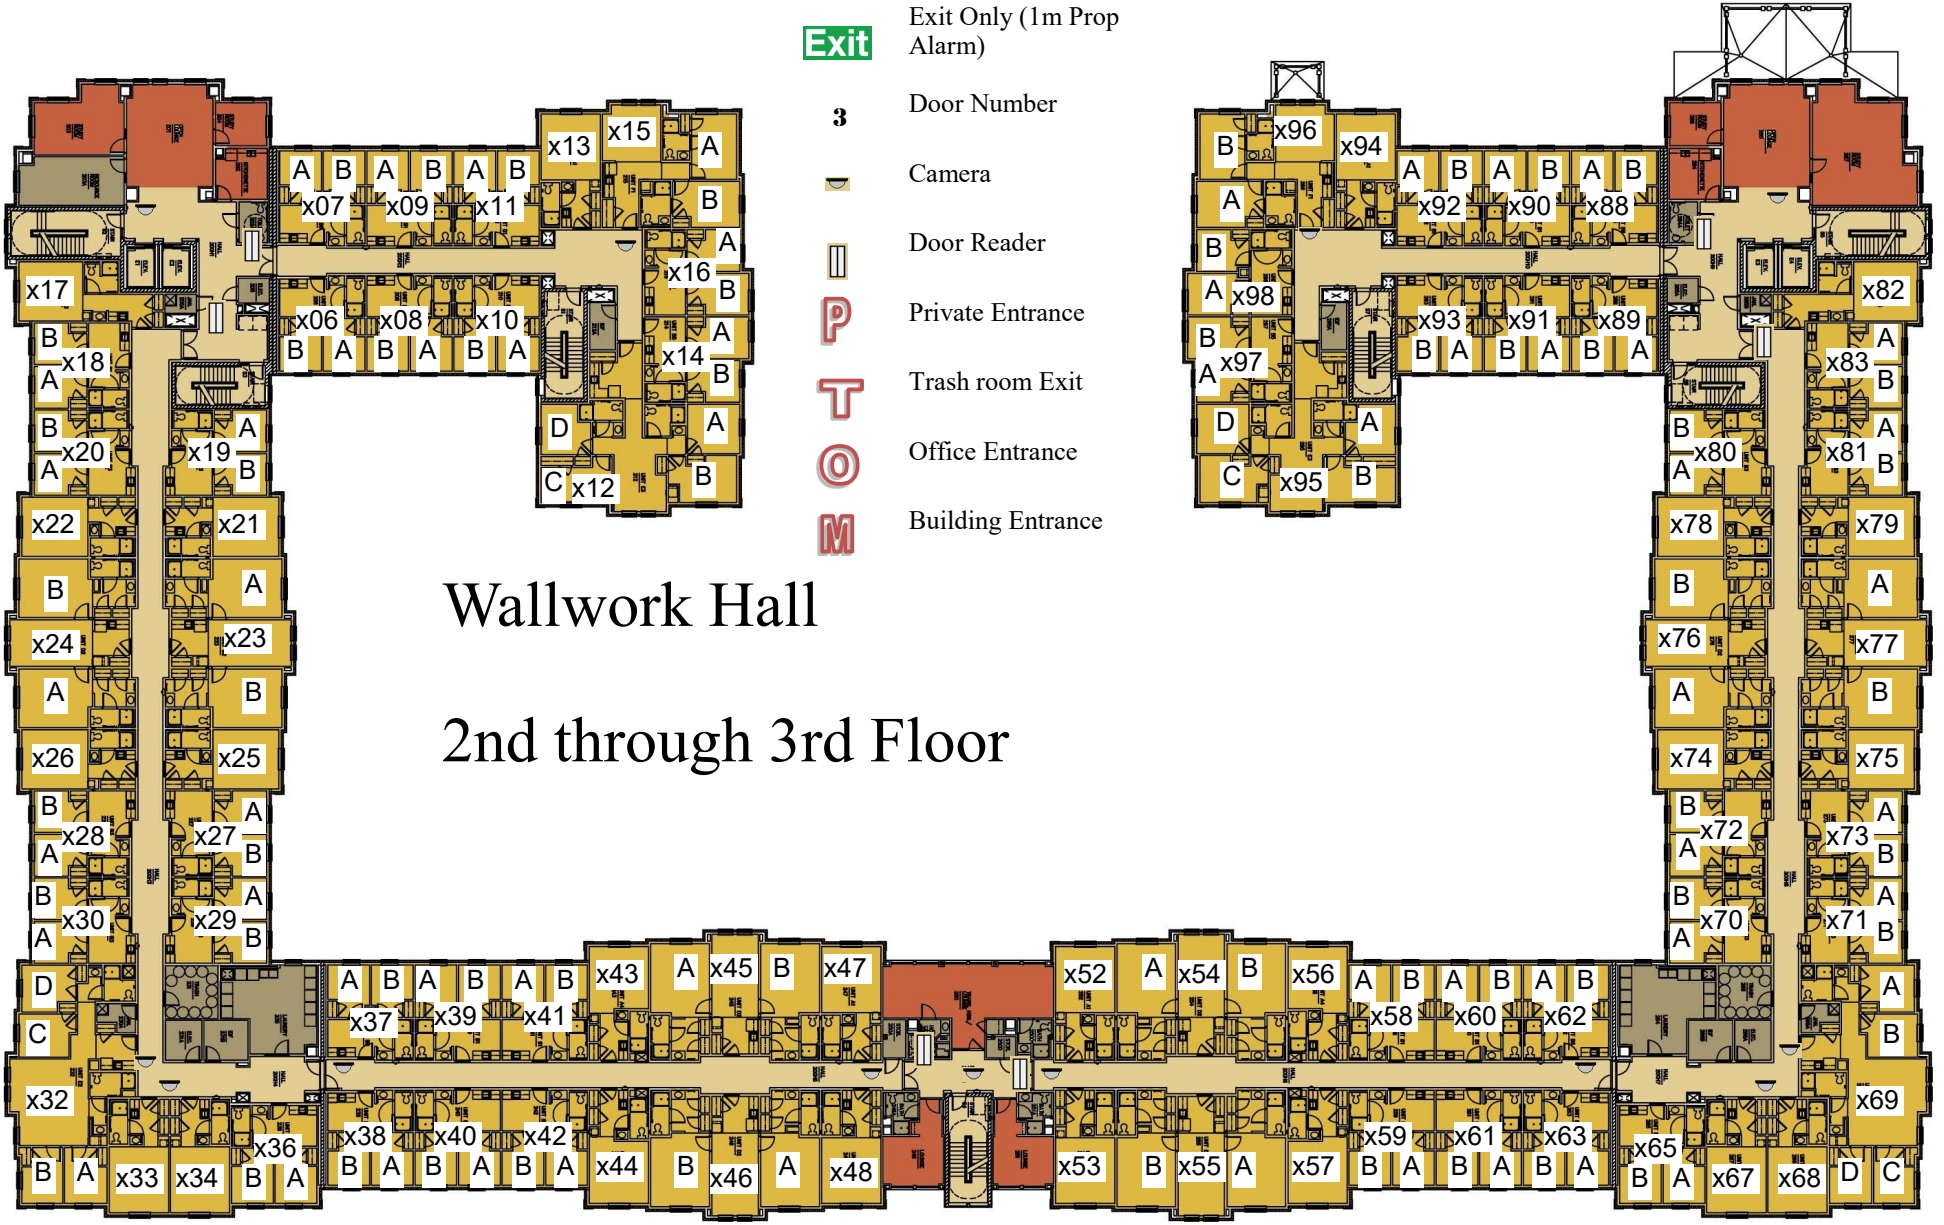

Key	Description
	Emergency Exit (immediate Alarm)
	Exit Only (1m Prop Alarm)
	Door Number
	Camera
	Door Reader
	Private Entrance
	Trash room Exit
	Office Entrance
	Building Entrance

Wallwork Hall

2nd through 3rd Floor