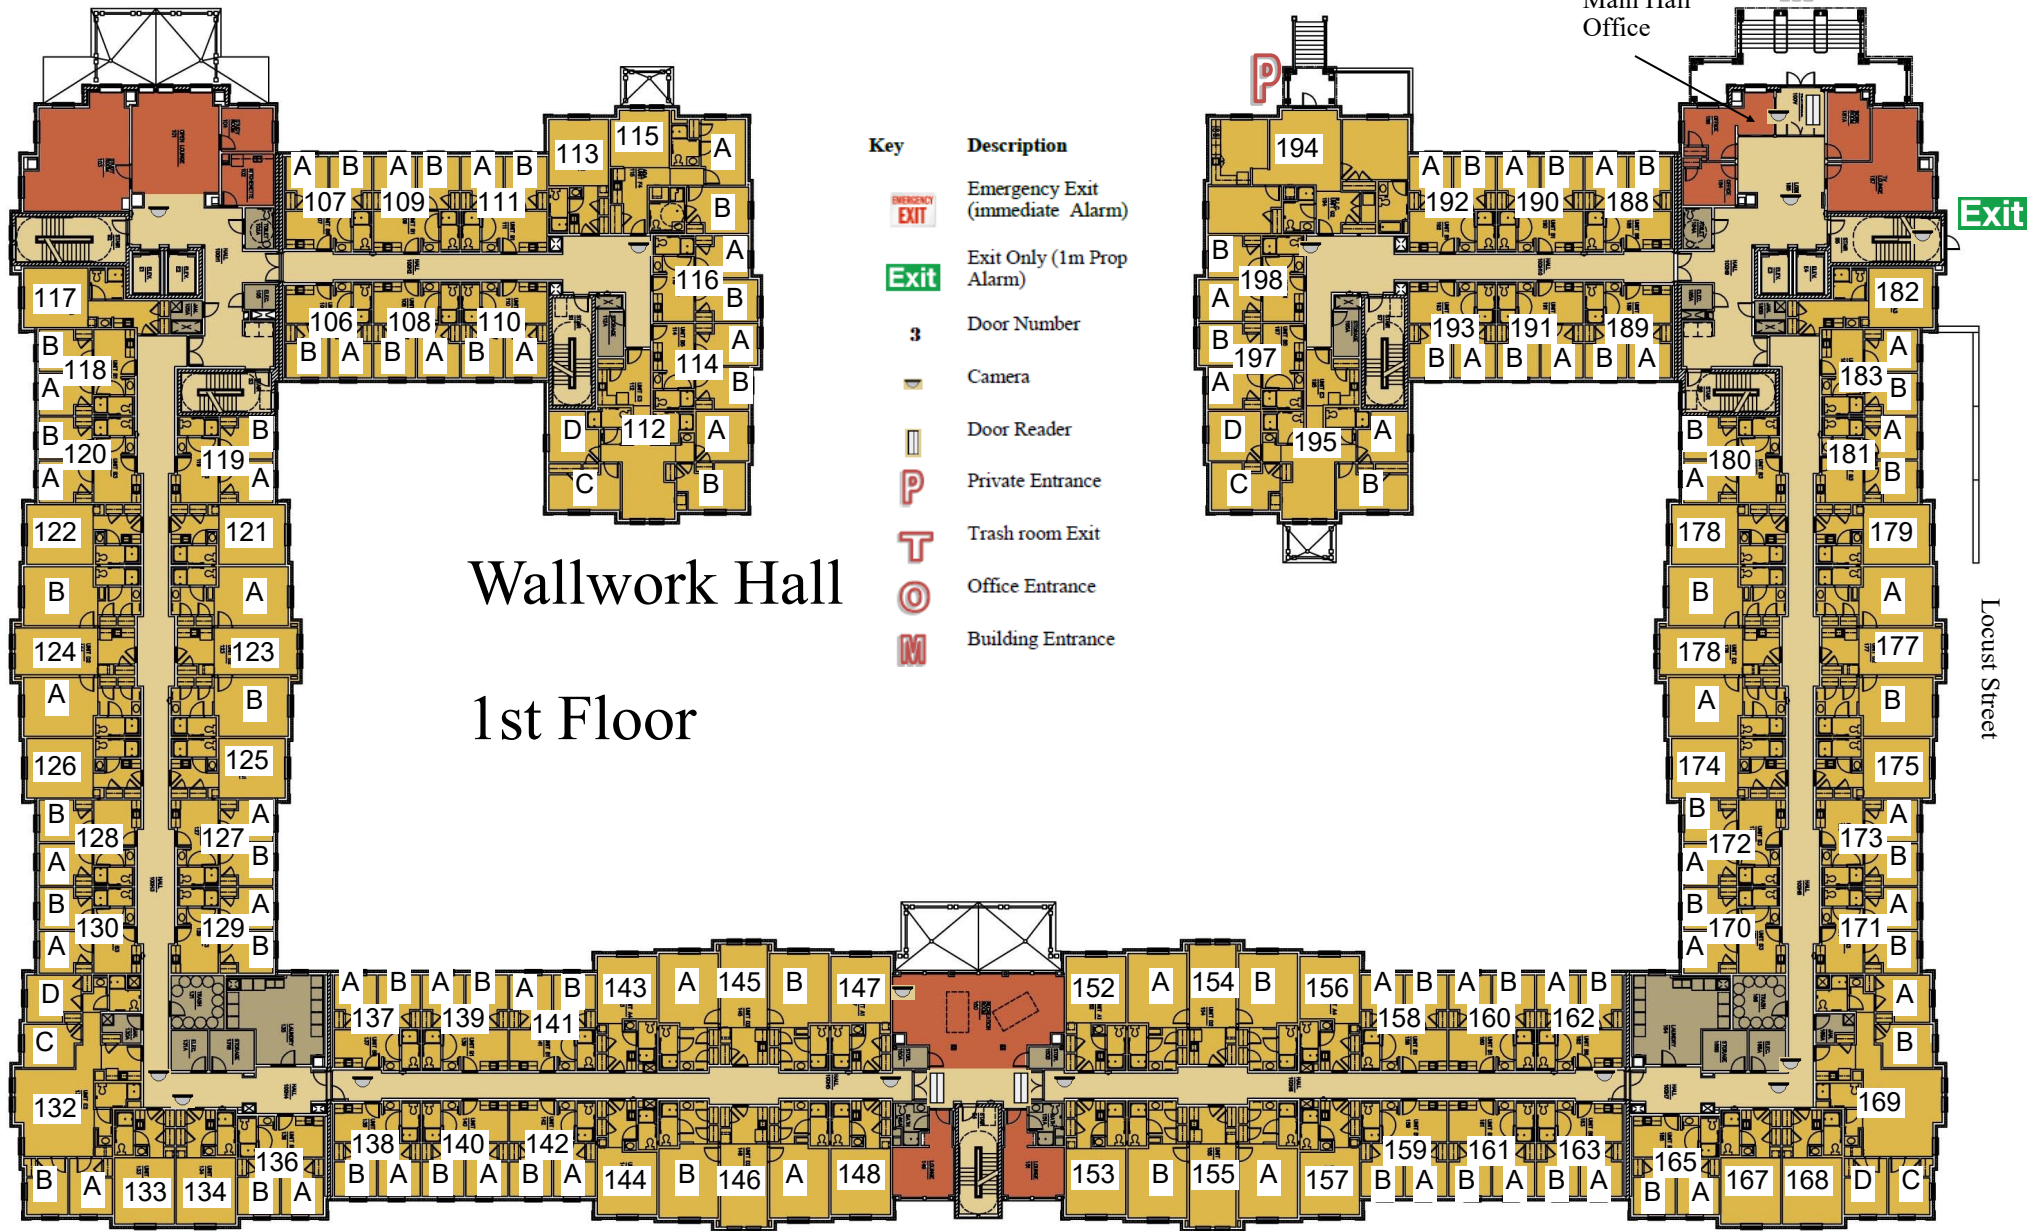

To Delaney Hall

Pratt Drive (Pedestrian only)

North

To the Hub

To Sutton Hall and Oak Grove

Grant Street

Locust Street

# Wallwork Hall Ground Floor

Key	Description
	Emergency Exit (immediate Alarm)
	Exit Only (1m Prop Alarm)
	Door Number
	Camera
	Door Reader
	Private Entrance
	Trash room Exit
	Office Entrance
	Building Entrance

Garman Drive (alley)

To Delaney Hall

Pratt Drive (Pedestrian only)

To Sutton Hall and Oak Grove

North

To the Hub

# Wallwork Hall