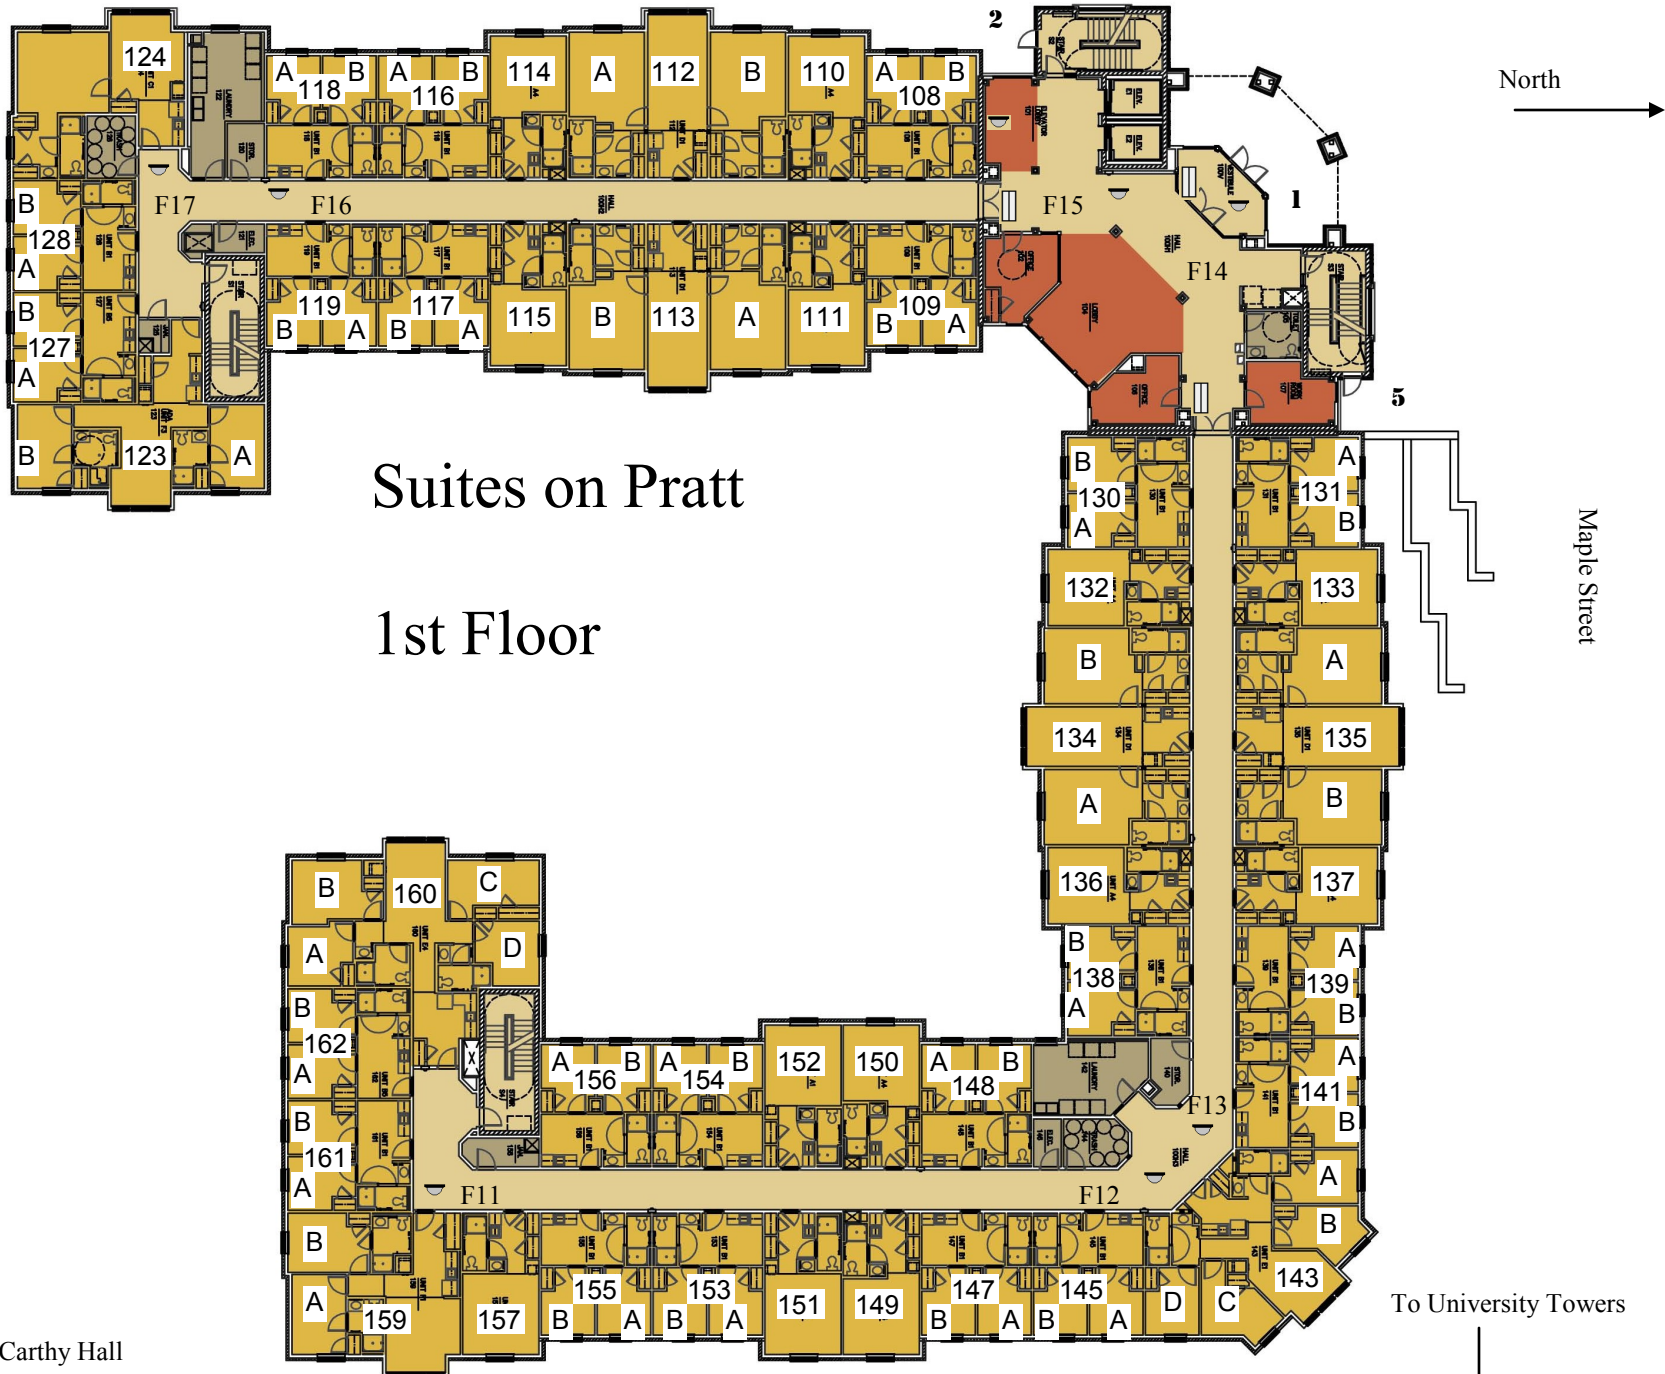

Suites on Pratt

Ground Floor

Pratt Drive

To Folger Dining Hall

North

Suites on Pratt

1st Floor

Maple Street

To McCarthy Hall

To University Towers

Suites on Pratt

2nd through 3rd Floor

Room Numbers:
 x indicates floor (example x25 is room 225
 on 2nd floor, 325 on 3rd floor)