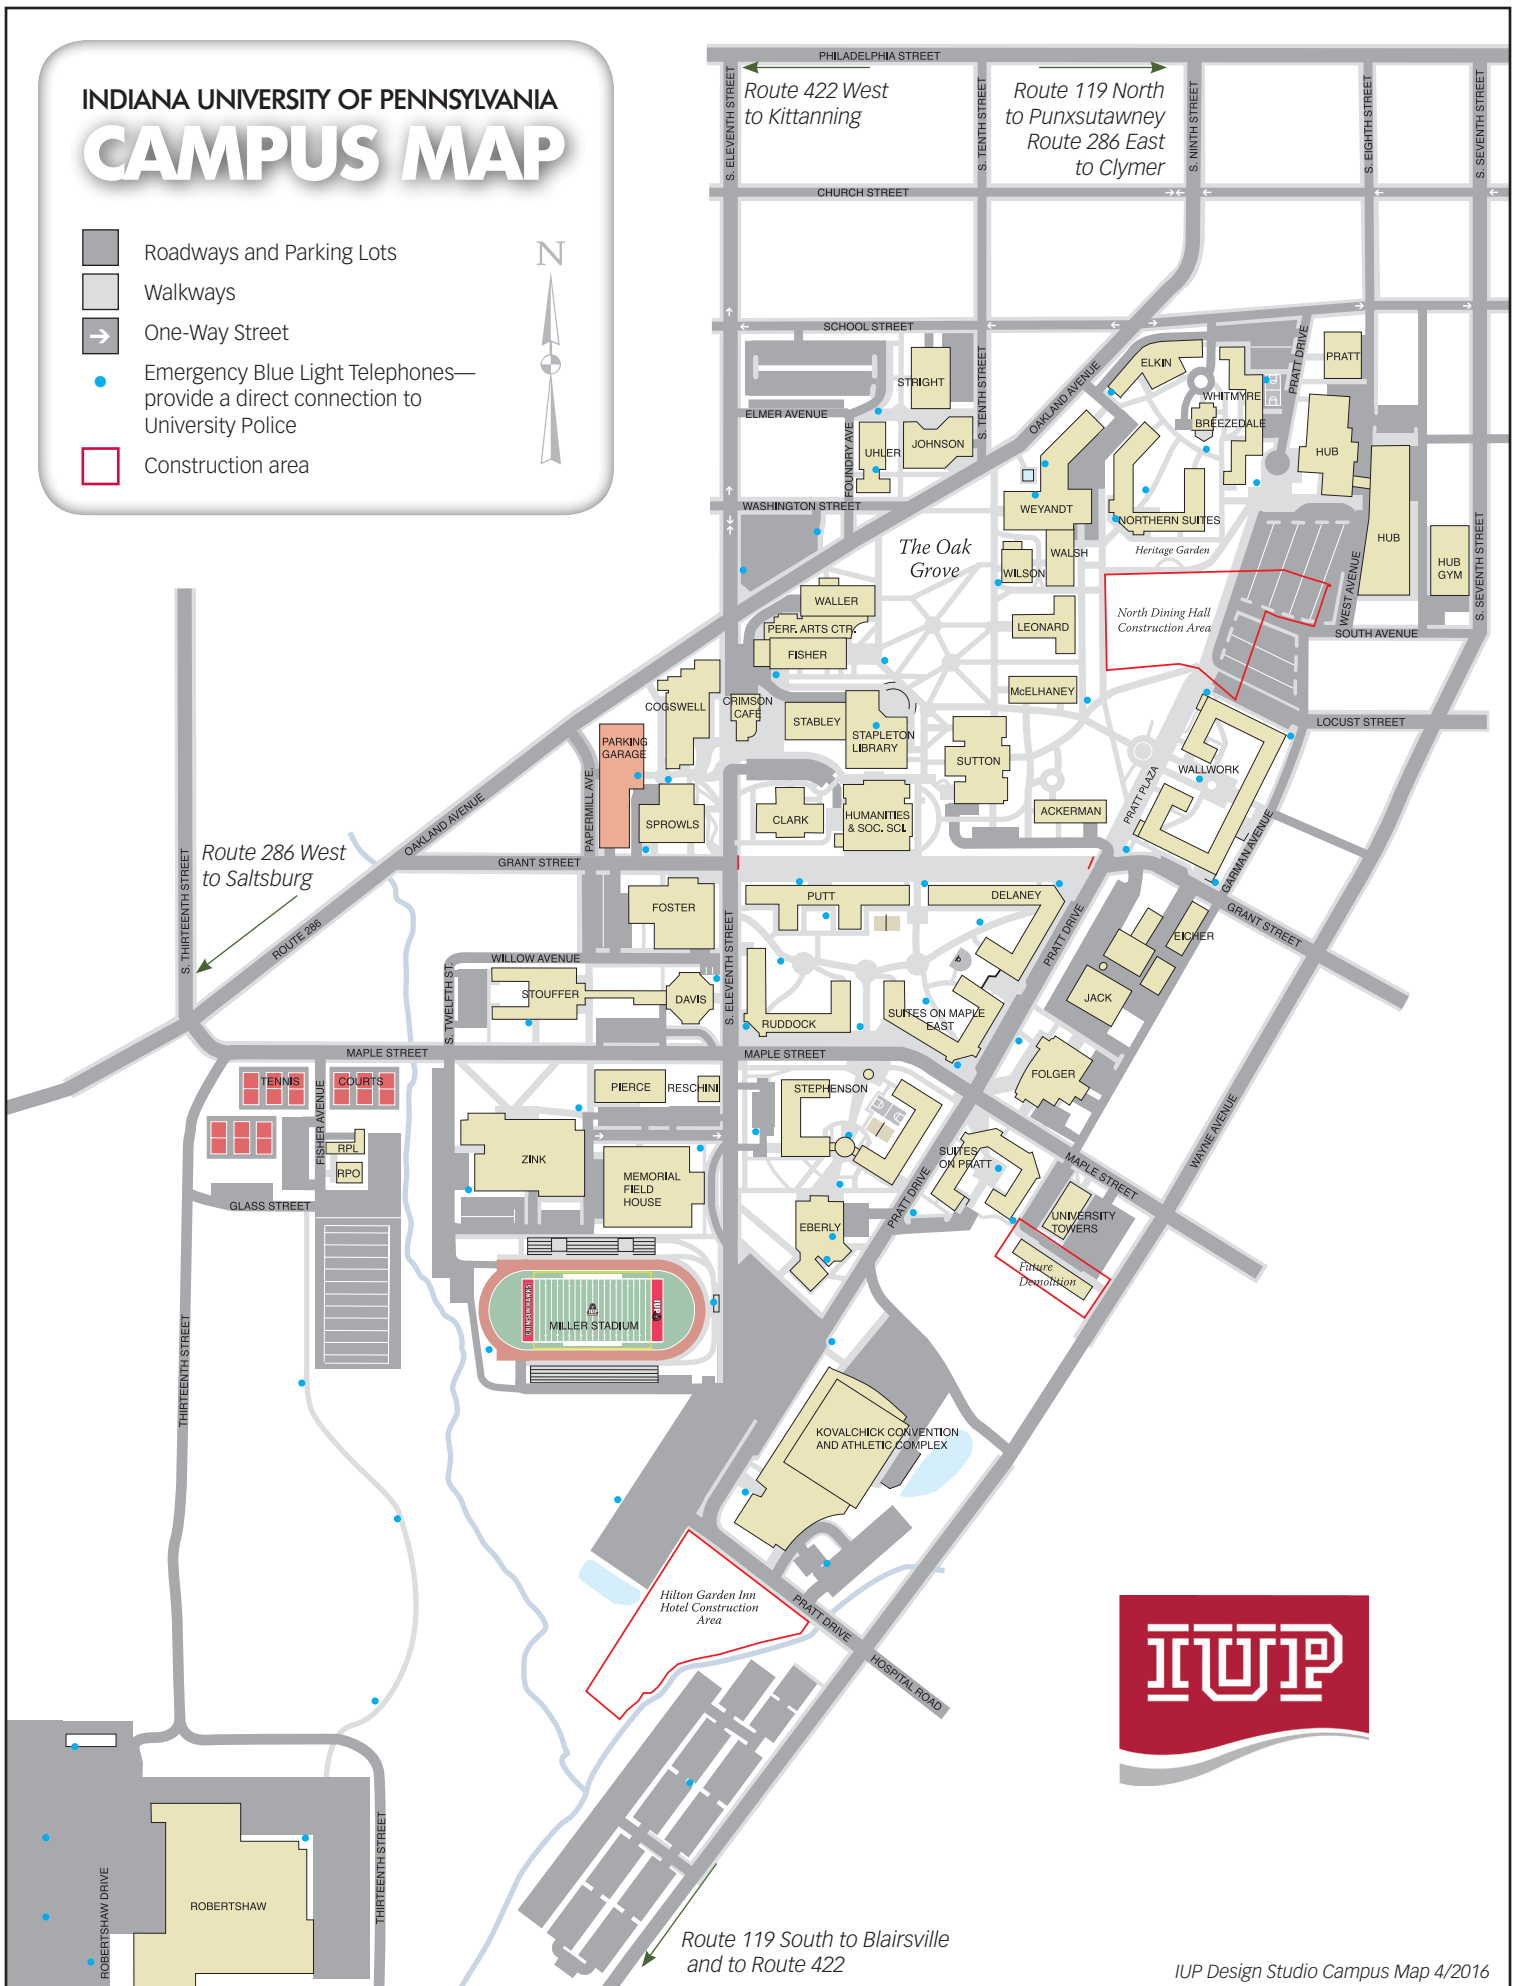

INDIANA UNIVERSITY OF PENNSYLVANIA CAMPUS MAP

-  Roadways and Parking Lots
-  Walkways
-  One-Way Street
-  Emergency Blue Light Telephones—provide a direct connection to University Police
-  Construction area

Indiana University of Pennsylvania

CAMPUS PARKING MAP

CAMPUS GUIDE

- Roadways and Parking
- Walkways
- One-Way Streets
- Emergency Blue-Light Telephones—provide a direct connection to University Police
- Faculty Parking Spaces
- Staff Parking Spaces
- Commuter Student Parking Spaces
- Visitor or Reserved Parking Spaces
- Long-Term Parking
- Incubator Parking Spaces
- Pay by Space Parking

KEY TO THE PARKING CHART (BELOW)

<p>F Faculty</p> <p>S Staff</p> <p>C Commuter</p> <p>R Reserved</p> <p>V Visitor</p>	<p>PBS Pay by Space</p> <p>LT Long Term</p> <p>I Incubator</p> <p> Disabled</p> <p>M Motorcycle</p>
---	---