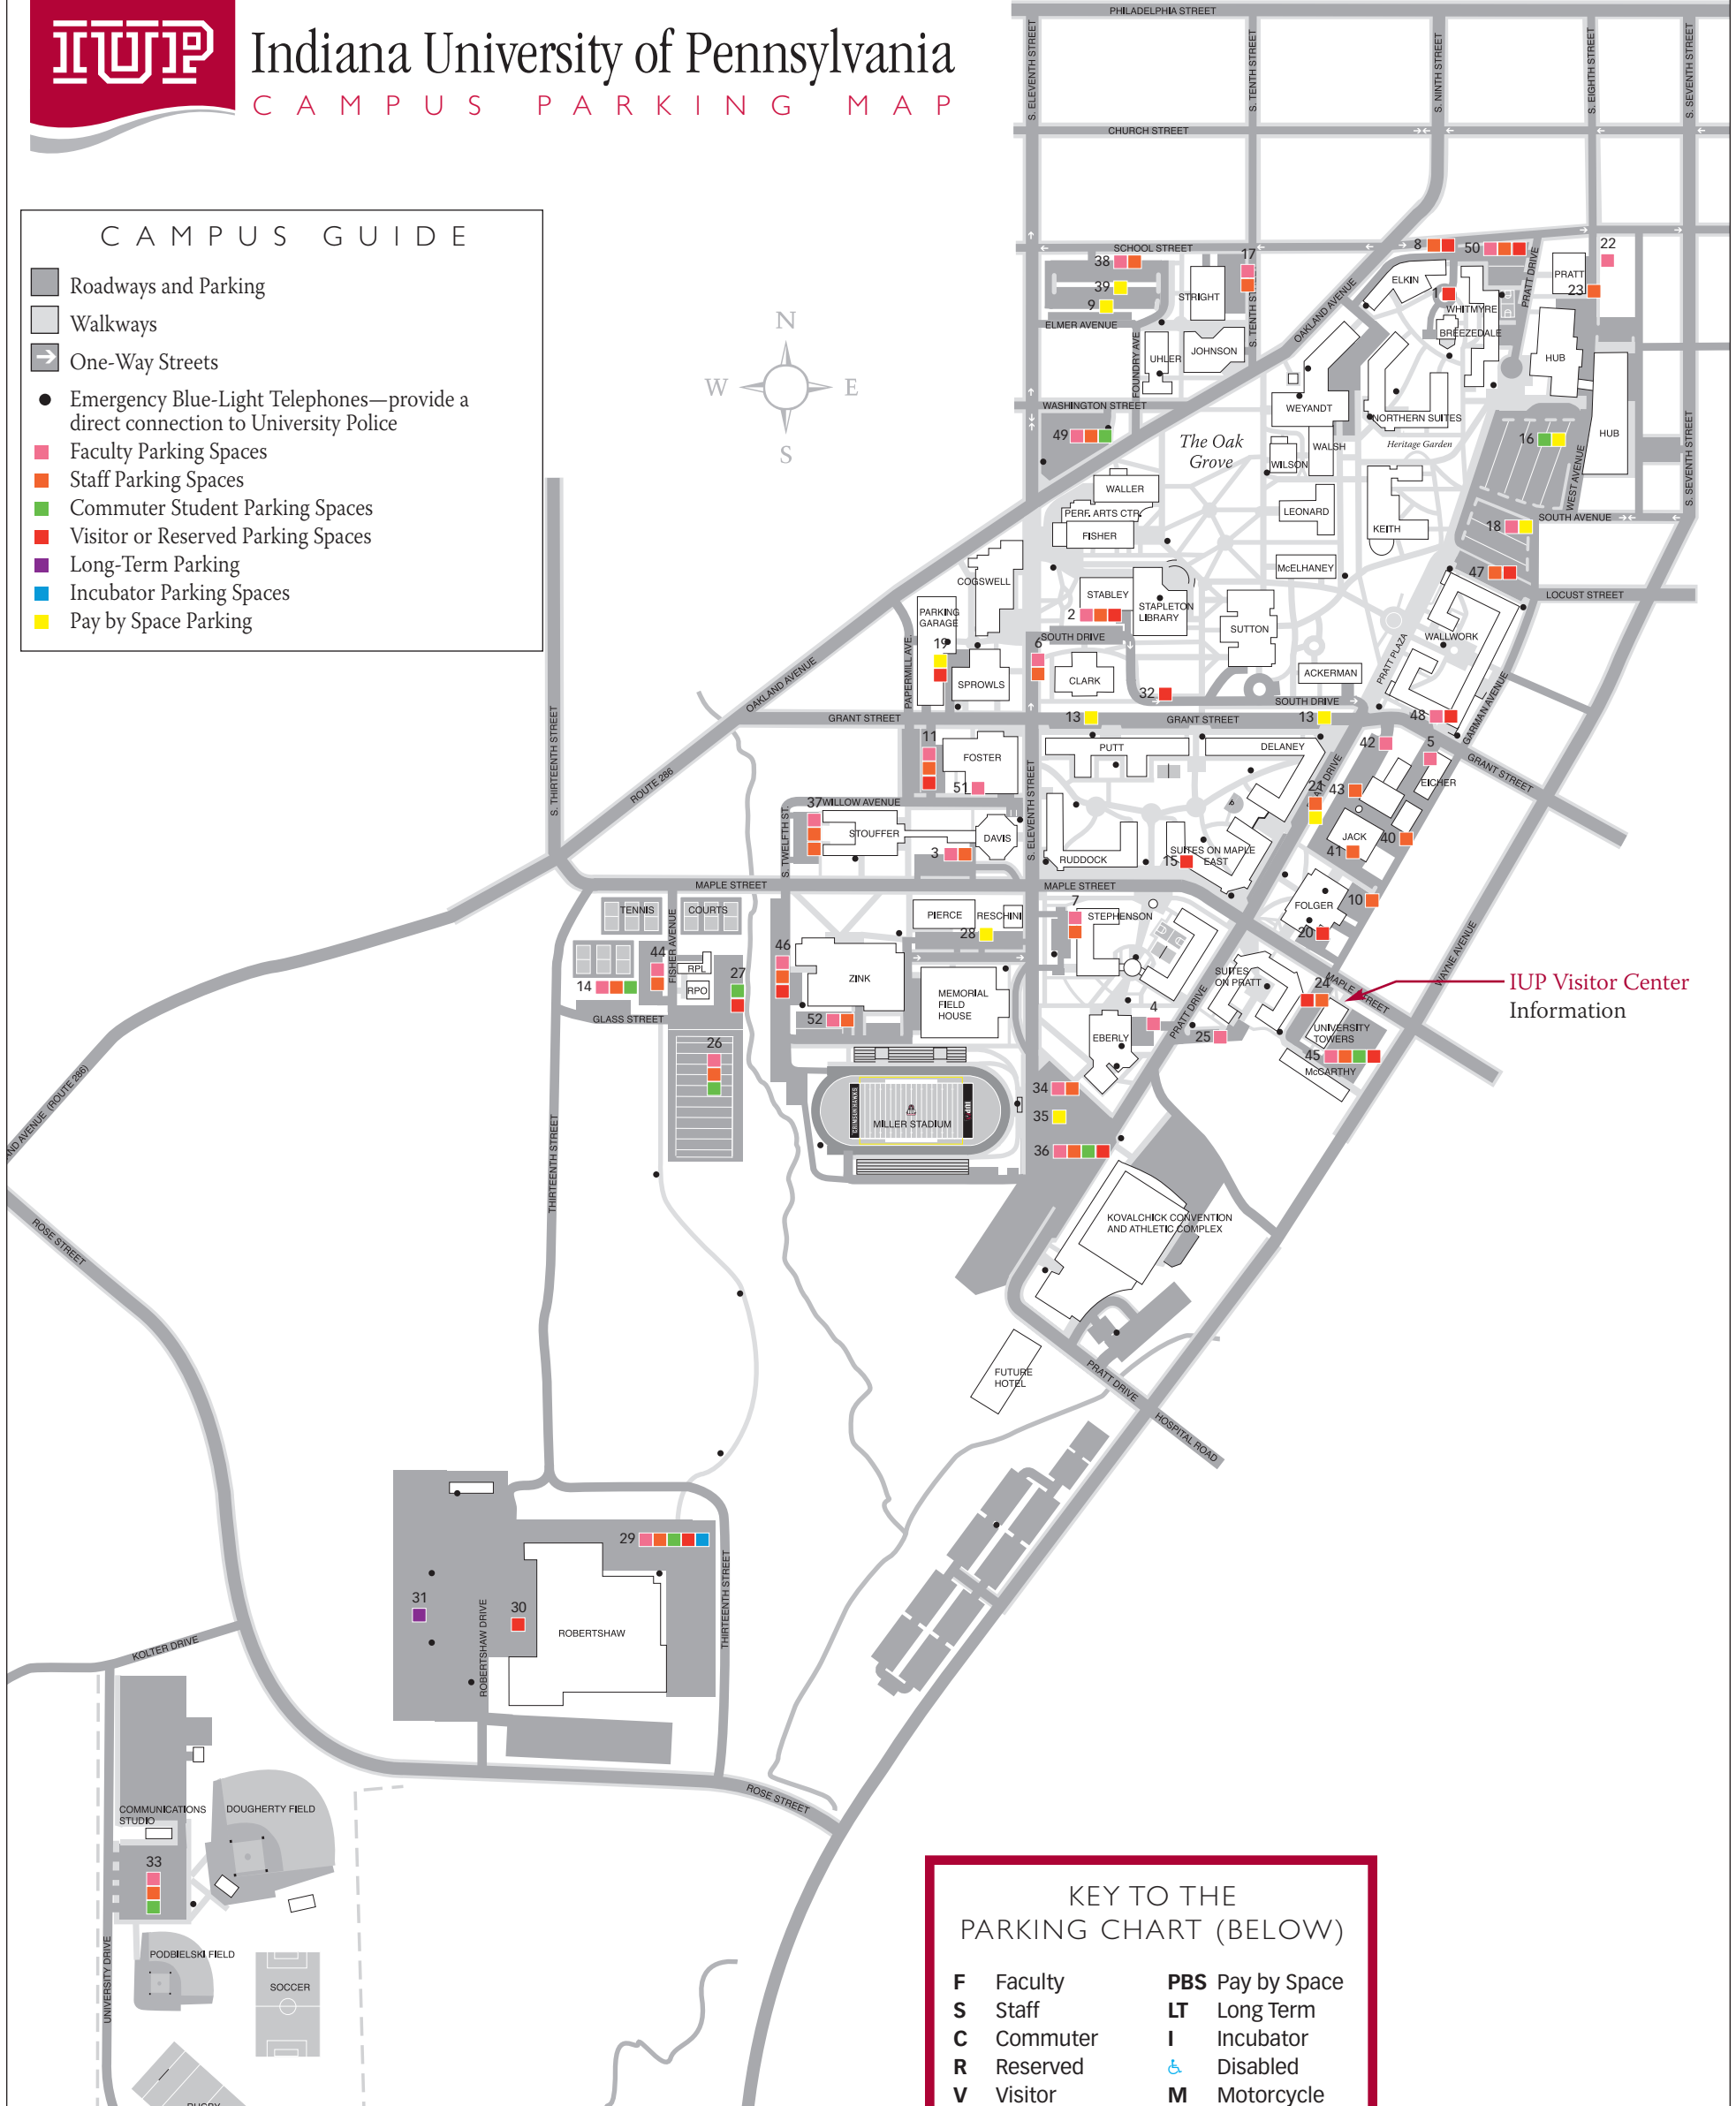

Indiana University of Pennsylvania

CAMPUS PARKING MAP

CAMPUS GUIDE

- Roadways and Parking
- Walkways
- One-Way Streets
- Emergency Blue-Light Telephones—provide a direct connection to University Police
- Faculty Parking Spaces
- Staff Parking Spaces
- Commuter Student Parking Spaces
- Visitor or Reserved Parking Spaces
- Long-Term Parking
- Incubator Parking Spaces
- Pay by Space Parking

KEY TO THE PARKING CHART (BELOW)

F Faculty S Staff C Commuter R Reserved V Visitor	PBS Pay by Space LT Long Term I Incubator Disabled M Motorcycle

No.	Parking Area	F	S	C	R	V	PBS	LT	I	D	M	No.	Parking Area	F	S	C	R	V	PBS	LT	I	D	M	No.	Parking Area	F	S	C	R	V	PBS	LT	I	D	M					
1	Breezedale											19	Parking Garage											37	Stouffer Lot															
2	Clark Lot											20	Post Office Dock											38	Stright Bottom Lot															
3	Davis Lot											21	Pratt Drive from Grant-Maple											39	Stright Top Lot															
4	Eberly East Lot											22	Pratt Hall East											40	S.W. Jack Co-Gen East															
5	Eicher Lot											23	Pratt Hall South											41	S.W. Jack Co-Gen South															
6	Eleventh Street											24	Pratt Suites East											42	S.W. Jack Co-Gen West—Top															
7	Eleventh Street Lot											25	Pratt Suites South											43	S.W. Jack Co-Gen West—Lower															
8	Elkin Drive Lot											26	R & P Band Lot											44	Tennis Court Lot															
9	Elmer Ave											27	R & P Lot											45	Towers East															
10	Folger Lot											28	Reschini Lot											46	Twelfth Street															
11	Foster Lot											29	Robertshaw East Lot											47	Wallwork Suites North															
13	Grant Street Suites											30	Robertshaw Fleet Lot											48	Wallwork Suites South															
14	Glass Street at Tennis Courts											31	Robertshaw West											49	Washington Street Lot															
15	Health Services											32	South Drive											50	Whitmyre Lot															
16	HUB Lot											33	South Campus Ballfield											51	Willow Ave															
17	Johnson Lot											34	Stadium Lot North											52	Zink Lot															
18	Keith Lot											35	Stadium Lot																											
												36	Stadium Lot South