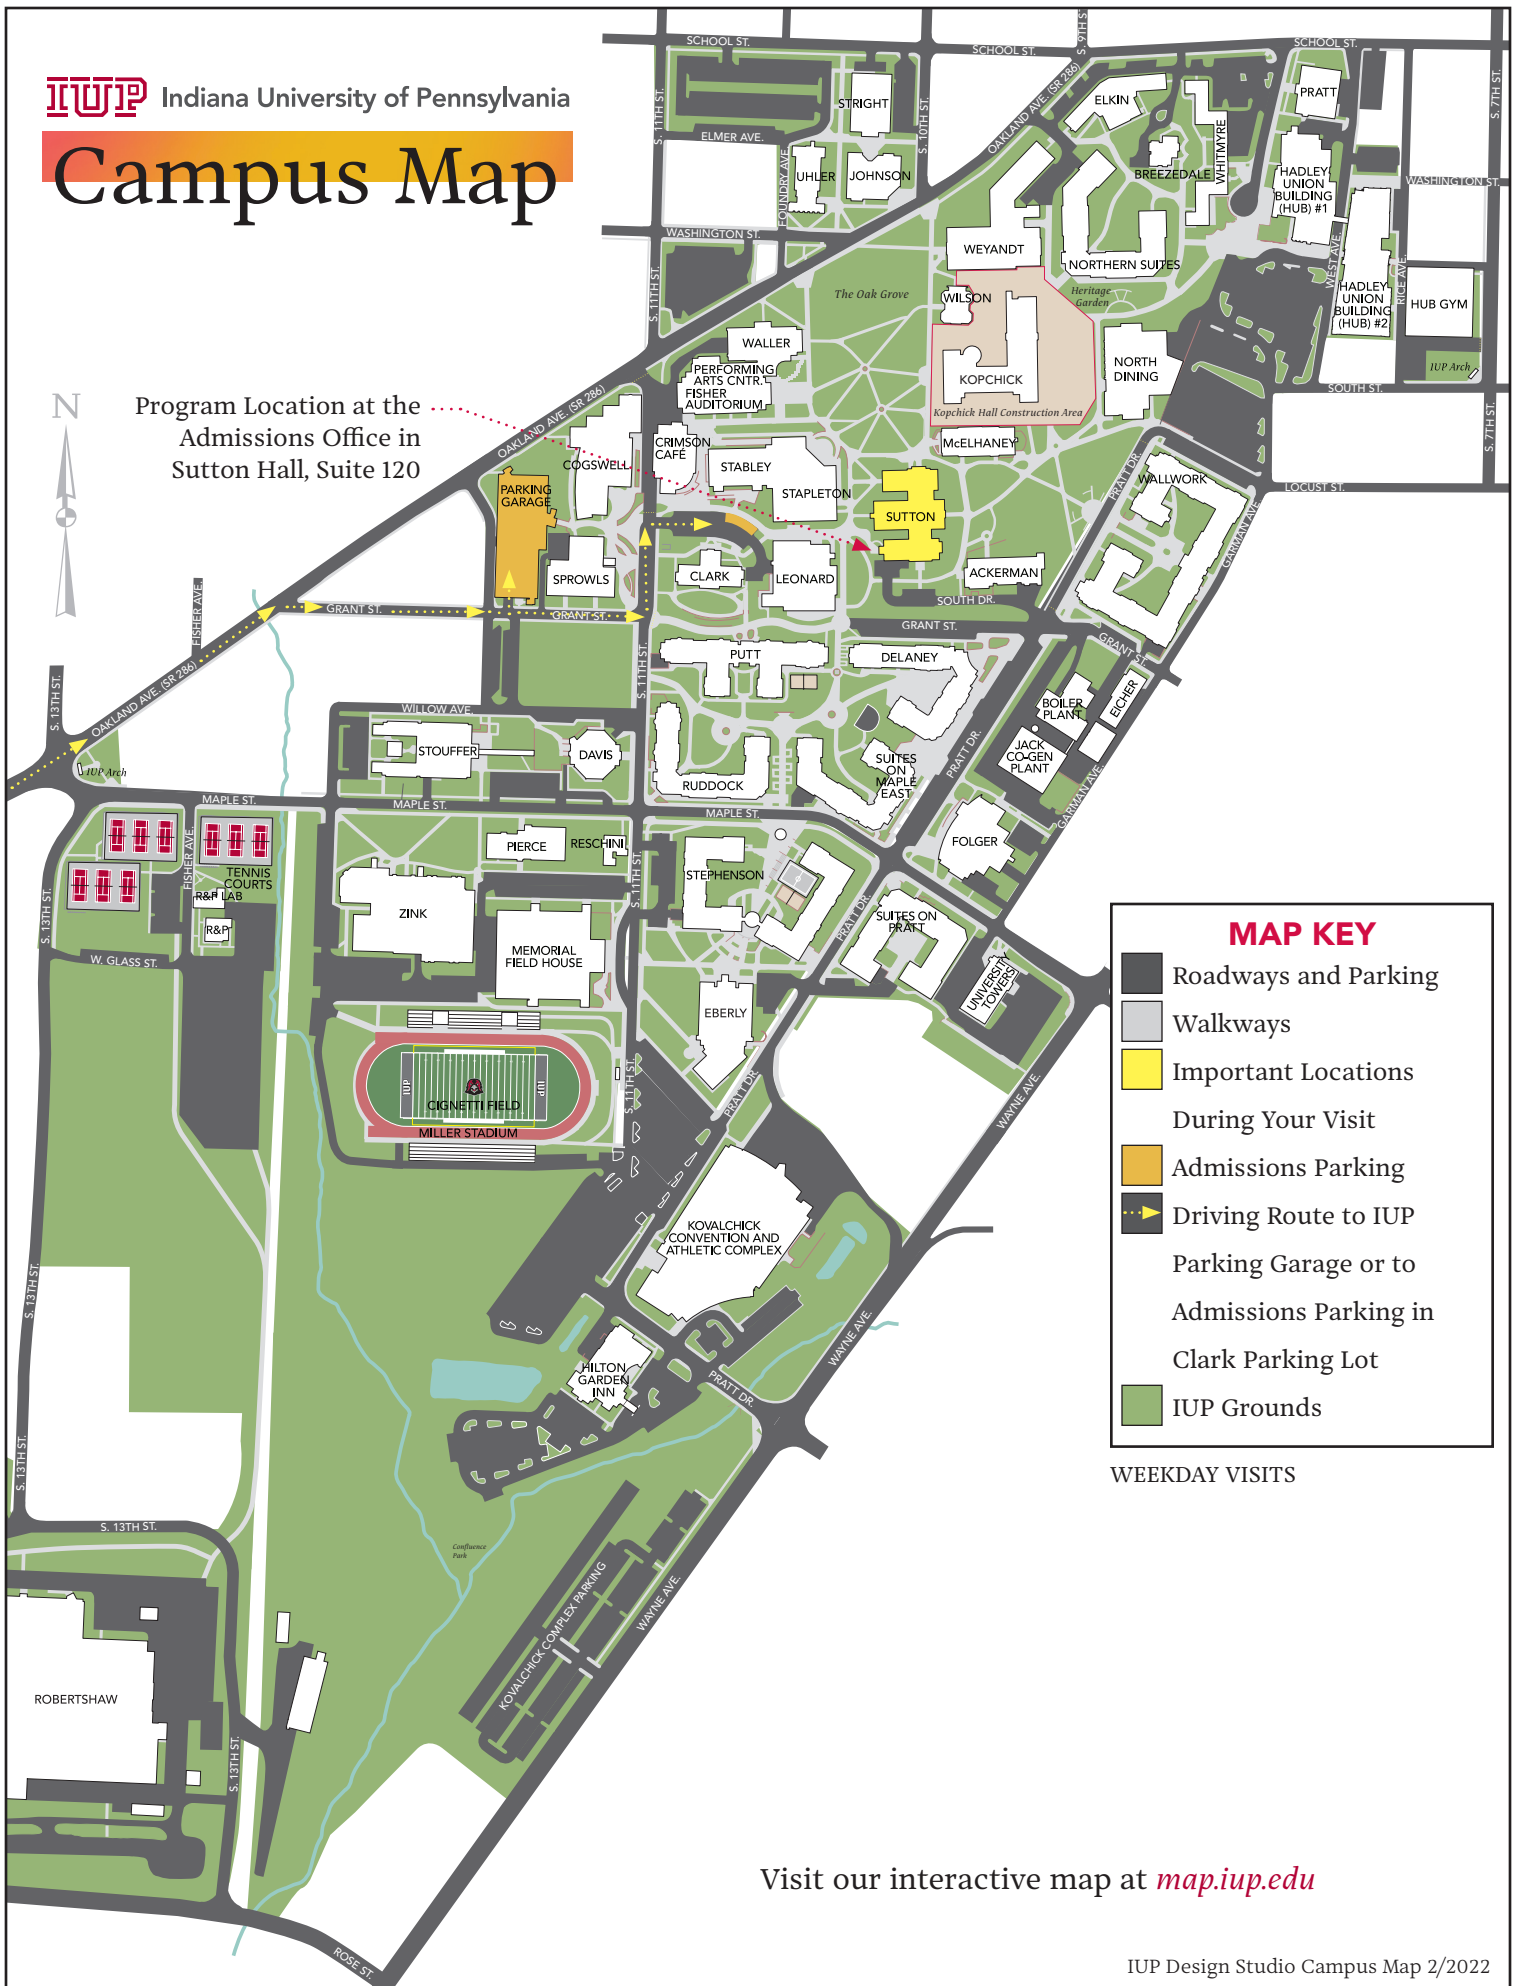

# Campus Map

Program Location at the Admissions Office in Sutton Hall, Suite 120

**MAP KEY**

- Roadways and Parking
- Walkways
- Important Locations
- During Your Visit
- Admissions Parking
- Driving Route to IUP
- Parking Garage or to Admissions Parking in Clark Parking Lot
- IUP Grounds

WEEKDAY VISITS

Visit our interactive map at [map.iup.edu](http://map.iup.edu)