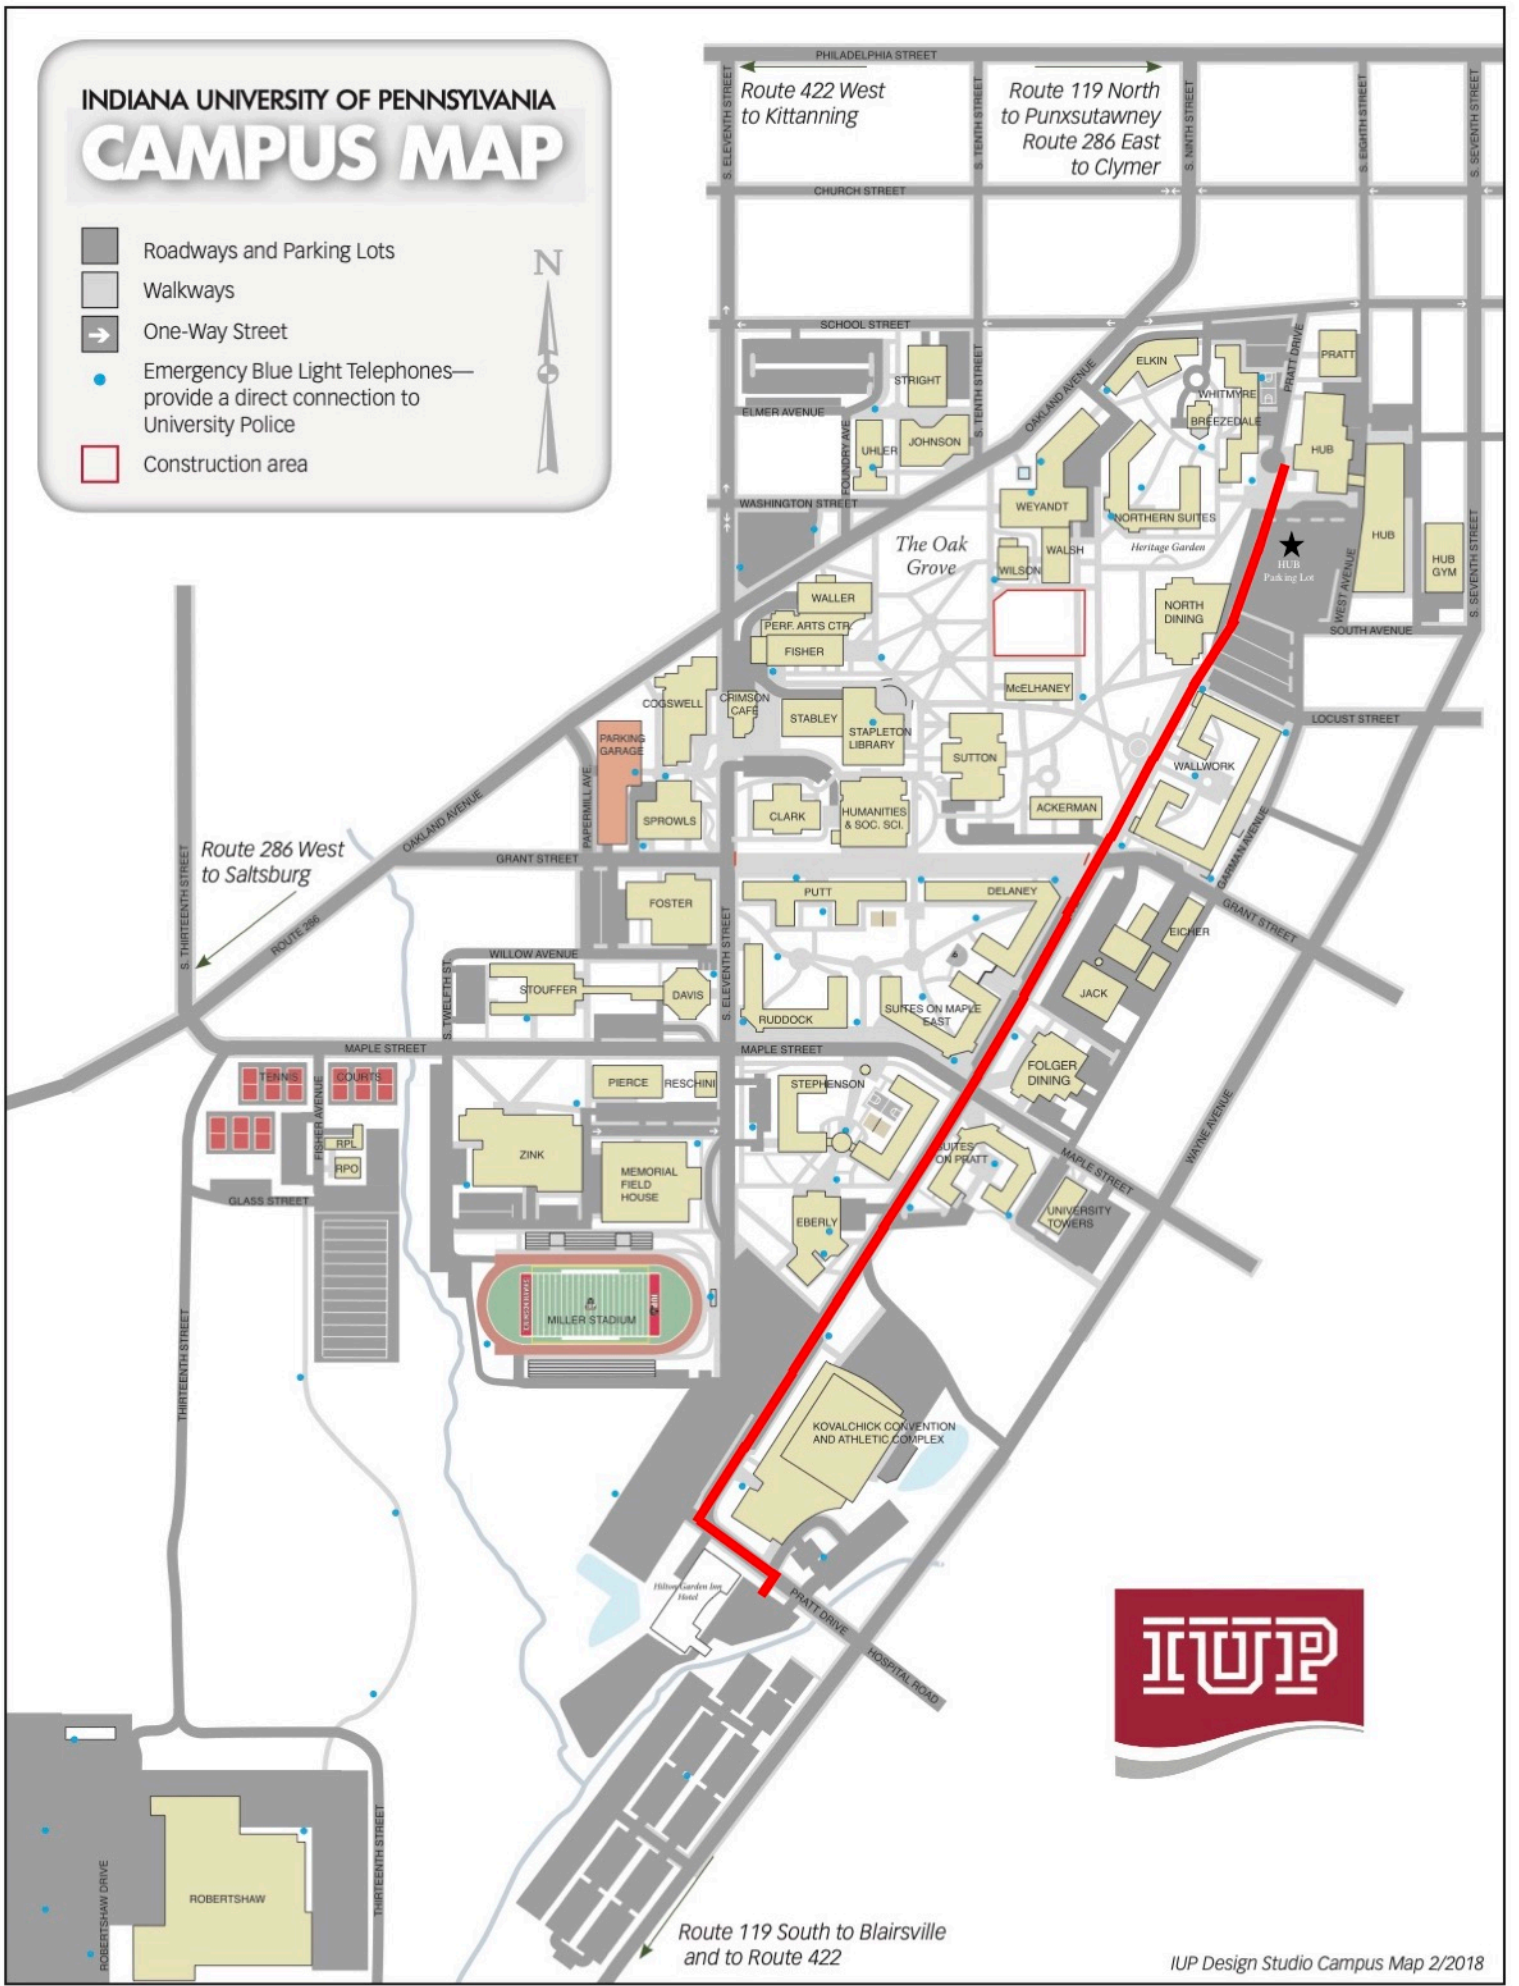

INDIANA UNIVERSITY OF PENNSYLVANIA CAMPUS MAP

-  Roadways and Parking Lots
-  Walkways
-  One-Way Street
-  Emergency Blue Light Telephones—provide a direct connection to University Police
-  Construction area

Route 119 South to Blairville
and to Route 422